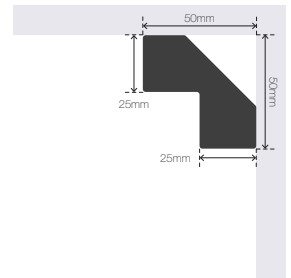

- 50mm profile in 3.6m length
- Small profile with big character
- Deco, modernist clean lines
- Superb quality

Classic

Classical elegance for any room in your home

With three sizes to choose from, and an elegant profile that works with any look, the Classic will bring a dash of style and grace to your home. A Classic finishing touch to your space.

- Available in 55mm, 75mm, 90mm profiles to suit different ceiling heights and applications
- 3.6m lengths
- Easy to install
- Classic and stylish

GIB-Cove® Dimensions

Mezzo

Tenor

Basso

Alto

Classic 90

Classic 75