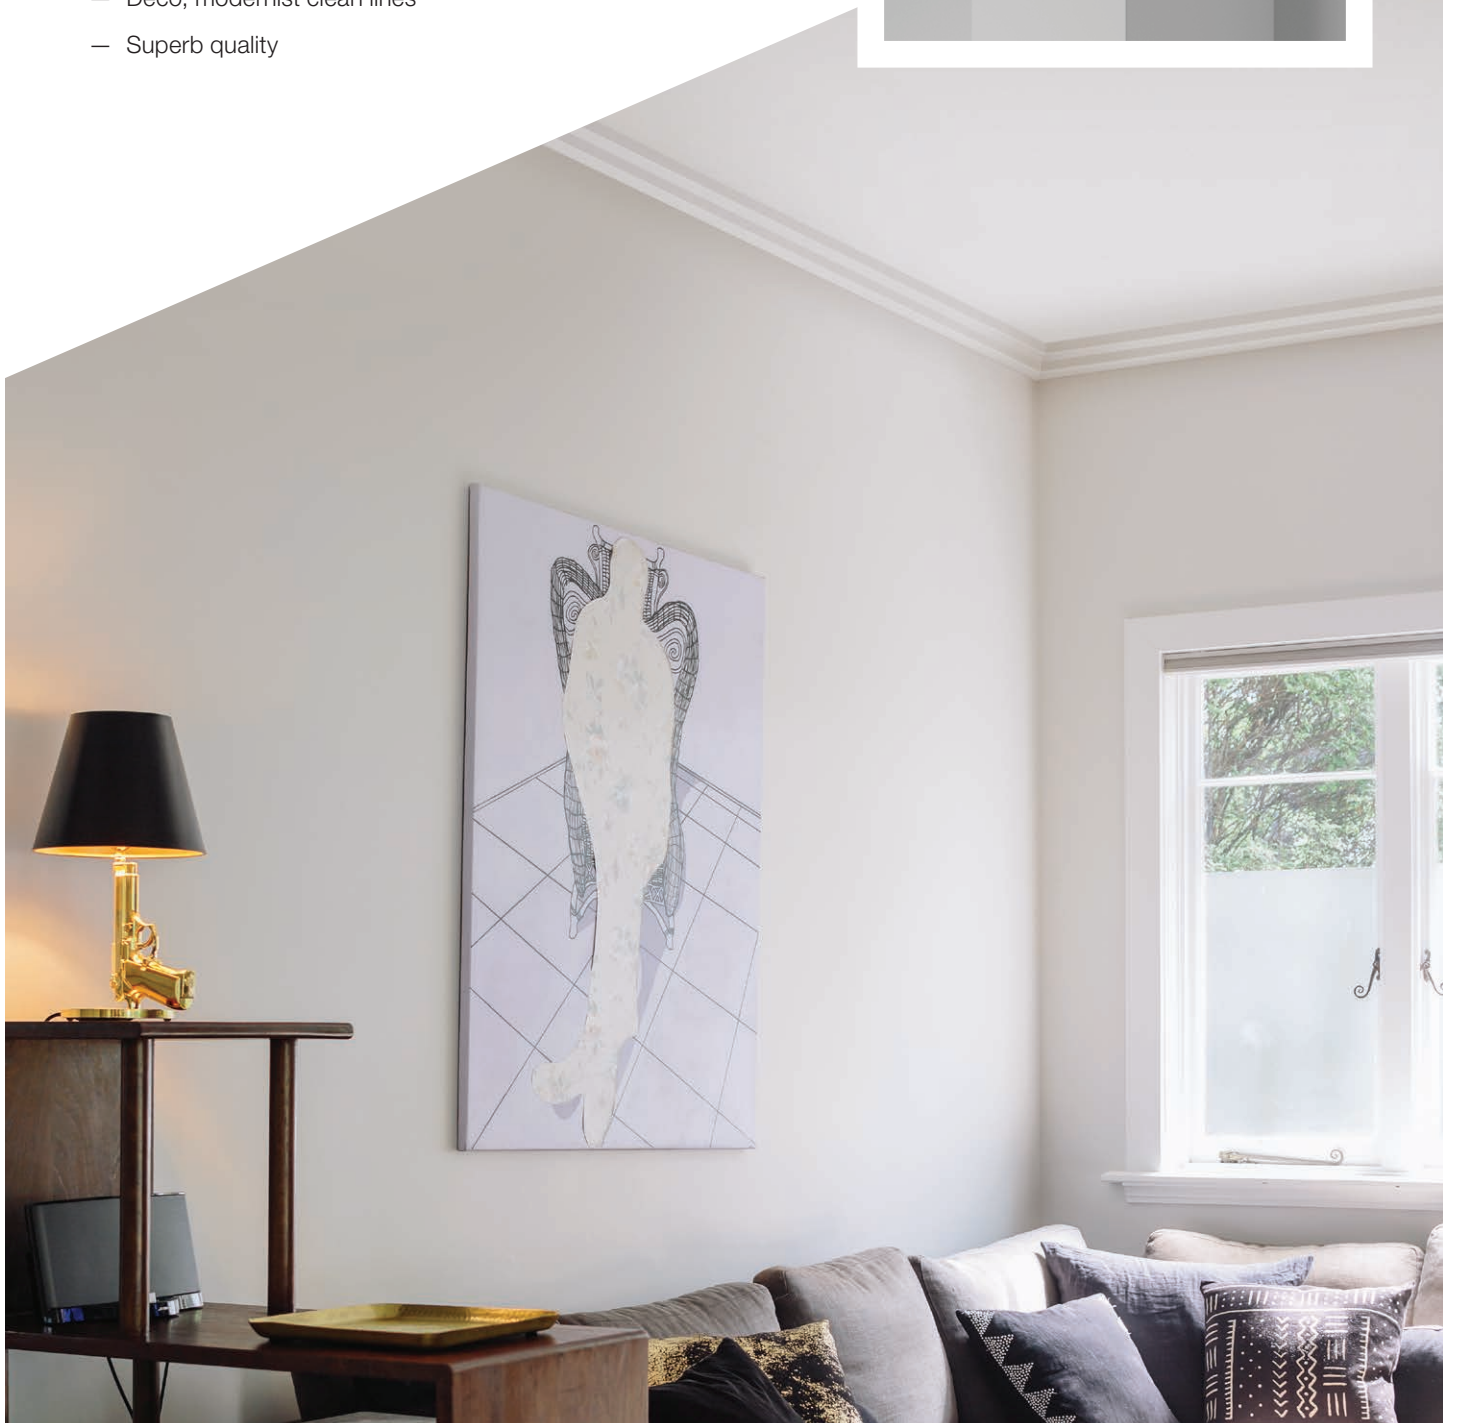

Alto

The perfect contemporary look for all ceiling heights

Alto's unique profile is a clever contradiction of bold and subtle styling. Whether you're pursuing a modernist aesthetic, or looking to add character to your room, Alto's stepped design will give you clean, crisp symmetry. Perfect for creating a sensation of height and space in a room.

- 50mm profile in 3.6m length
- Small profile with big character
- Deco, modernist clean lines
- Superb quality