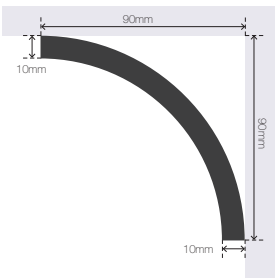

- 50mm profile in 3.6m length
- Small profile with big character
- Deco, modernist clean lines
- Superb quality

Classic

Classical elegance for any room in your home

With three sizes to choose from, and an elegant profile that works with any look, the Classic will bring a dash of style and grace to your home. A Classic finishing touch to your space.

- Available in 55mm, 75mm, 90mm profiles to suit different ceiling heights and applications
- 3.6m lengths
- Easy to install
- Classic and stylish

GIB-Cove® Dimensions

Mezzo

Tenor

Basso

Alto

Classic 90

Classic 75