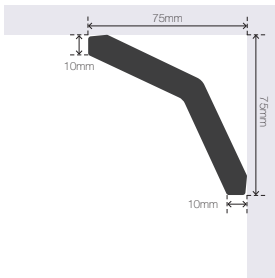

- 50mm profile in 3.6m length
- Small profile with big character
- Deco, modernist clean lines
- Superb quality

Classic

Classical elegance for any room in your home

With three sizes to choose from, and an elegant profile that works with any look, the Classic will bring a dash of style and grace to your home. A Classic finishing touch to your space.

- Available in 55mm, 75mm, 90mm profiles to suit different ceiling heights and applications
- 3.6m lengths
- Easy to install
- Classic and stylish

GIB-Cove® Dimensions

Mezzo

Tenor

Basso

Alto

Classic 90

Classic 75