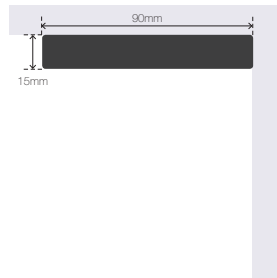

- 50mm profile in 3.6m length
- Small profile with big character
- Deco, modernist clean lines
- Superb quality

Classic

Classical elegance for any room in your home

With three sizes to choose from, and an elegant profile that works with any look, the Classic will bring a dash of style and grace to your home. A Classic finishing touch to your space.

- Available in 55mm, 75mm, 90mm profiles to suit different ceiling heights and applications
- 3.6m lengths
- Easy to install
- Classic and stylish

GIB-Cove® Dimensions

Mezzo

Tenor

Basso

Alto

Classic 90

Classic 75