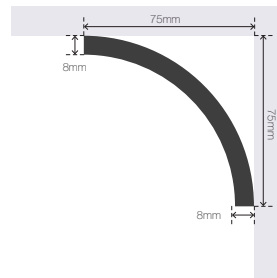

- 50mm profile in 3.6m length
- Small profile with big character
- Deco, modernist clean lines
- Superb quality

Classic

Classical elegance for any room in your home

With three sizes to choose from, and an elegant profile that works with any look, the Classic will bring a dash of style and grace to your home. A Classic finishing touch to your space.

- Available in 55mm, 75mm, 90mm profiles to suit different ceiling heights and applications
- 3.6m lengths
- Easy to install
- Classic and stylish

GIB-Cove® Dimensions

Mezzo

Tenor

Basso

Alto

Classic 90

Classic 75