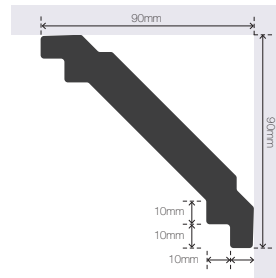

- 50mm profile in 3.6m length
- Small profile with big character
- Deco, modernist clean lines
- Superb quality

Classic

Classical elegance for any room in your home

With three sizes to choose from, and an elegant profile that works with any look, the Classic will bring a dash of style and grace to your home. A Classic finishing touch to your space.

- Available in 55mm, 75mm, 90mm profiles to suit different ceiling heights and applications
- 3.6m lengths
- Easy to install
- Classic and stylish

GIB-Cove® Dimensions

Mezzo

Tenor

Basso

Alto

Classic 90

Classic 75