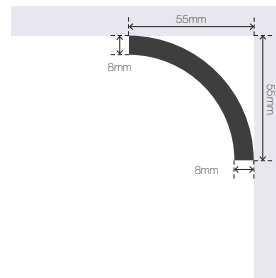

GIB-Cove® Dimensions

Classic 55

FOR MORE INFORMATION VISIT

gib.co.nz

OR CALL THE GIB® HELPLINE

0800 100 442

Winstone Wallboards Limited,
37 Felix St, Penrose 1061